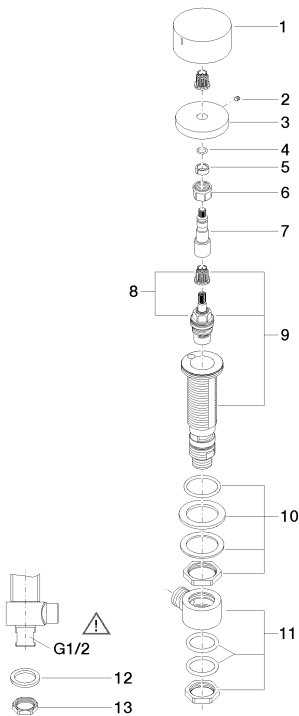

Sink - Deque

Deck valve clockwise-closing cold - polished chrome

Article number: 20 000 740-00

- 1-1/4" hole diameter
- Handle Ø 2-3/8"
- Without flange

polished chrome

Dimensional drawing

All dimensions in mm / inch = mm x 0,0394

Sink - Deque
Deck valve clockwise-closing cold - polished chrome
Article number: 20 000 740-00

Flow rate chart

Sink - Deque

Deck valve clockwise-closing cold - polished chrome

Article number: 20 000 740-00

Spare parts list

Number	Item Number	Designation	Number of units
1	09 20 74 005-00	Handle - polished chrome	1
2	09 31 11 007 90	Mounting bracket -	1
3	09 27 74 003-00	Escutcheon - polished chrome	1
4	09 14 10 060 90	Washer -	1
5	09 14 15 020 90	Ring -	1
6	09 23 30 023 90	Mounting bracket -	1
7	09 29 06 107-00	Extension - polished chrome	1
8	90 90 03 133 00 90	Ceramic cartridge clockwise-closing -	1
9	04 17 11 045 33 90	Deck valve -	1
10	04 23 10 032 78 90	Mounting bracket -	1
11	04 17 11 023 10 90	Wall connection -	1
12	09 30 11 059 90	Washer -	1
13	09 23 10 012 90	Mounting bracket -	1