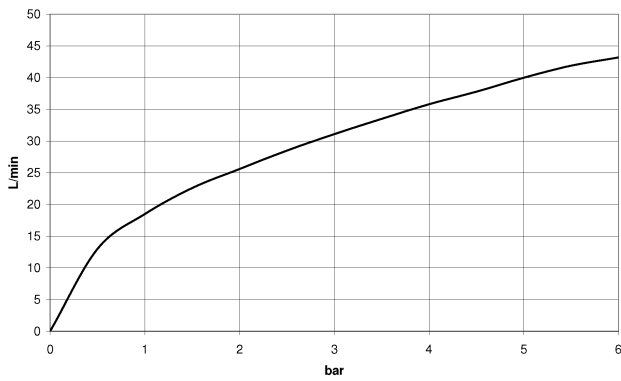

Sink - Deque

Deck valve clockwise-closing cold - polished chrome

Article number: 20 000 740-00

- 1-1/4" hole diameter
- Handle Ø 2-3/8"
- Without flange

polished chrome

Dimensional drawing

All dimensions in mm / inch = mm x 0,0394

Sink - Deque
Deck valve clockwise-closing cold - polished chrome
Article number: 20 000 740-00

Flow rate chart

Sink - Deque

Deck valve clockwise-closing cold - polished chrome

Article number: 20 000 740-00