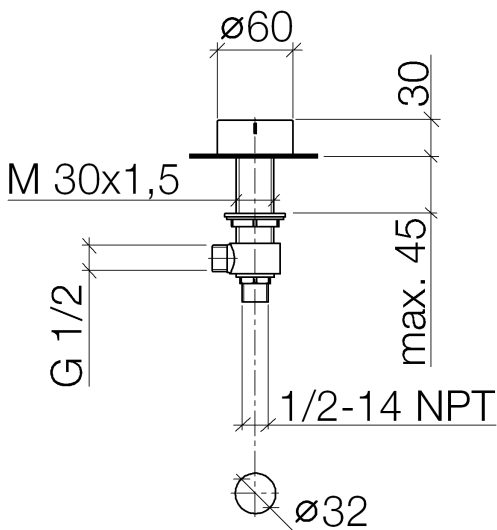

Sink - Deque

Deck valve clockwise-closing cold - polished chrome

Article number: 20 000 740-00

- 1-1/4" hole diameter
- Handle Ø 2-3/8"
- Without flange

polished chrome

Dimensional drawing

All dimensions in mm / inch = mm x 0,0394

Sink - Deque
Deck valve clockwise-closing cold - polished chrome
Article number: 20 000 740-00

Flow rate chart

Sink - Deque

Deck valve clockwise-closing cold - polished chrome

Article number: 20 000 740-00

Spare parts list

Number	Item Number	Designation	Number of units
1	09 20 74 005-00	Handle - polished chrome	1
2	09 31 11 007 90	Mounting bracket -	1
3	09 27 74 003-00	Escutcheon - polished chrome	1
4	09 14 10 060 90	Washer -	1
5	09 14 15 020 90	Ring -	1
6	09 23 30 023 90	Mounting bracket -	1
7	09 29 06 107-00	Extension - polished chrome	1
8	90 90 03 133 00 90	Ceramic cartridge clockwise-closing -	1
9	04 17 11 045 33 90	Deck valve -	1
10	04 23 10 032 78 90	Mounting bracket -	1
11	04 17 11 023 10 90	Wall connection -	1
12	09 30 11 059 90	Washer -	1
13	09 23 10 012 90	Mounting bracket -	1