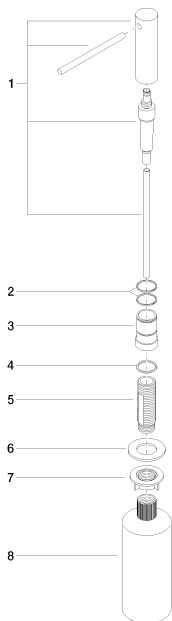

Kitchen sink - Series-various
Soap dispenser without flange - polished chrome
Article number: 82 426 970-00

- 4-7/8" Projection
- 16.91 oz bottle capacity
- Refillable above countertop
- 360° swivel
- Height 4-7/8"
- Width 1-1/8"
- 1" hole diameter

polished chrome

Discontinued items available through 30.06.2018

Dimensional drawing

All dimensions in mm / inch = mm x 0,0394

Kitchen sink - Series—various
Soap dispenser without flange - polished chrome
Article number: 82 426 970-00

Kitchen sink - Series-various
Soap dispenser without flange - polished chrome
Article number: 82 426 970-00

Recommended article

08 10 10 603 90
Container -

Spare parts list

Number	Item Number	Designation	Number of units
1	90 10 10 518 00-00	Soap dispenser - polished chrome	1
2	09 14 15 014 90	Ring -	1
3	08 10 10 519-00	Soap dispenser - polished chrome	1
4	08 10 10 620 90	Washer -	1
5	08 10 10 527 90	Wall connection -	1
6	09 14 05 014 90	Washer -	1
7	08 10 10 517 90	Mounting bracket -	1
8	08 10 10 603 90	Container -	1