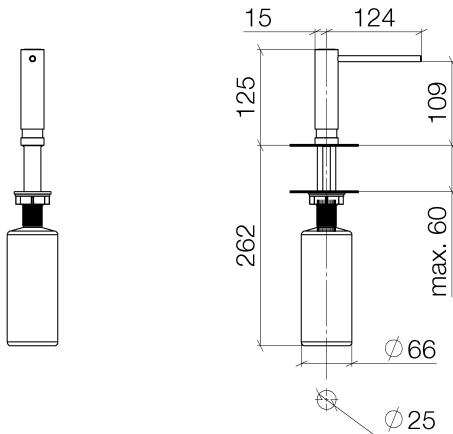

Kitchen sink - Series-various
Soap dispenser without flange - polished chrome
Article number: 82 426 970-00

- 4-7/8" Projection
- 16.91 oz bottle capacity
- Refillable above countertop
- 360° swivel
- Height 4-7/8"
- Width 1-1/8"
- 1" hole diameter

polished chrome

Discontinued items available through 30.06.2018

Dimensional drawing

All dimensions in mm / inch = mm x 0,0394

Kitchen sink - Series—various
Soap dispenser without flange - polished chrome
Article number: 82 426 970-00

Kitchen sink - Series-various
Soap dispenser without flange - polished chrome
Article number: 82 426 970-00

Recommended article

08 10 10 603 90
Container -

Spare parts list

Number	Item Number	Designation	Number of units
1	90 10 10 518 00-00	Soap dispenser - polished chrome	1
2	09 14 15 014 90	Ring -	1
3	08 10 10 519-00	Soap dispenser - polished chrome	1
4	08 10 10 620 90	Washer -	1
5	08 10 10 527 90	Wall connection -	1
6	09 14 05 014 90	Washer -	1
7	08 10 10 517 90	Mounting bracket -	1
8	08 10 10 603 90	Container -	1