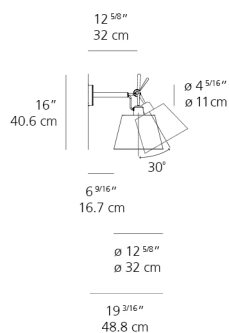

Lamp type	LED-T
Lamp	max 100W E26/A19
Lamp Included	No
Control type	On/Off (On lampholder)
Input Voltage	120V
Power consumption	N/A
Ballast	N/A

Colors & Finishes

-  Parchment (Diffuser)
-  Polished Aluminum (Body & Canopy)

Dimensions

Packaging

2 Boxes

1 x 12-11/16" x 7-15/16" x 19-3/8" / 2.87 lbs - 32 cm x 20 cm x 49 cm / 1.3 kg

1 x 13-7/8" x 13-7/8" x 11-7/8" / 1.1 lbs - 35 cm x 35 cm x 30 cm / .5 kg

Light distribution

Diffused

Red = Max Cd. Through Vertical plane
Blue = Max Cd. Through Horizontal plane

Luminaire weight

1.98 lbs / .9 kg

Warranty

5 year Limited warranty