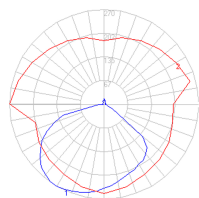

Dimensions

Packaging

2 Boxes

1 x 12-11/16" x 7-15/16" x 19-3/8" / 2.87 lbs - 32 cm x 20 cm x 49 cm / 1.3 kg

1 x 13-7/8" x 13-7/8" x 11-7/8" / 1.1 lbs - 35 cm x 35 cm x 30 cm / .5 kg

Light distribution

Diffused

Red = Max Cd. Through Vertical plane
Blue = Max Cd. Through Horizontal plane

Luminaire weight

1.98 lbs / .9 kg

Warranty

5 year Limited warranty