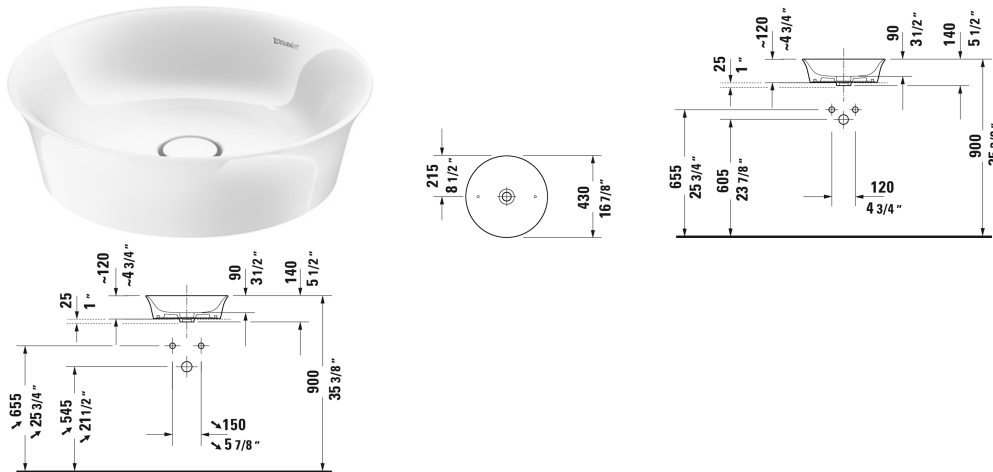

White Tulip Washbowl # 2362430079

< 16 7/8" Inch >

Washbowl	Dimension	Weight	Order number
ground, without overflow, without faucet deck, ceramic covered slotted waste included, hardware included, 16 7/8" Inch			
Colors			
00 White			
Variant			
☒	16 7/8" Inch	13.4 lb	2362430079
Infobox			
Made of DuraCeram, * When using this siphon please observe outlet height from upper surface of finished floor to center of outlet in accordance with the technical specification sheet			
Sanitary ceramics with the special WonderGliss surface finish will remain clean and attractive-looking for a long time to come. When ordering WonderGliss please add a "1" as eleventh digit to the model number.			
Design Siphon		3.3 lb	005036
Suitable products			
Vanity unit for console Compact 2 drawers, upper drawer including cut-out for siphon and siphon cover, 24 3/8" x 18 7/8" 24 3/8" x 18 7/8" Inch Inch			LC5805
Vanity unit for console Compact 2 drawers, upper drawer including cut-out for siphon and siphon cover, 28 3/8" x 18 7/8" 28 3/8" x 18 7/8" Inch Inch			LC5806