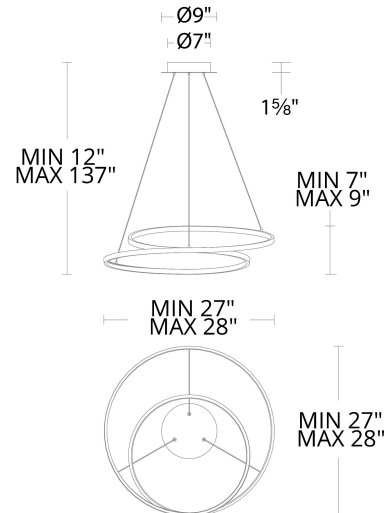

Fixture Type: _____

Catalog Number: _____

Project: _____

Location: _____

Marques

Pendant 3000K

Model & Size	Color Temp & CRI	Finish	Watt	LED Lumens	Delivered Lumens
PD-83128 28"	3000K 90	AB Aged Brass BK Black	47W	3330	1668

Example: **PD-83128-BK**

For custom requests please contact customs@wacighting.com

DESCRIPTION

Graceful and noble. Impossible to ignore.

FEATURES

- Twist aluminum light bar with frosted silicon diffuser
- Illumination to all directions
- Low profile, adjustable powered aircraft cables for an ultra-clean look
- Quick spin-on canopy design with minimal hardware for easy installation
- Can be mounted on slope ceiling
- Driver concealed within the canopy
- 5 year warranty

SPECIFICATIONS

Color Temp:	3000K
Input:	120-277 VAC,50/60Hz
CRI:	90
Dimming:	ELV: 100-10% , 0-10V: 100-5%,TRIAC: 100-10%
Rated Life:	50000 Hours
Standards:	ETL, cETL,Title 24 JA8-2019 Compliant Damp Location Listed
Construction:	Aluminum body, silicone diffuser

REPLACEMENT PARTS

HDW-HY21-CE - Hardware Pack

FINISHES:

Aged Brass

Black

LINE DRAWING:

PD-83128