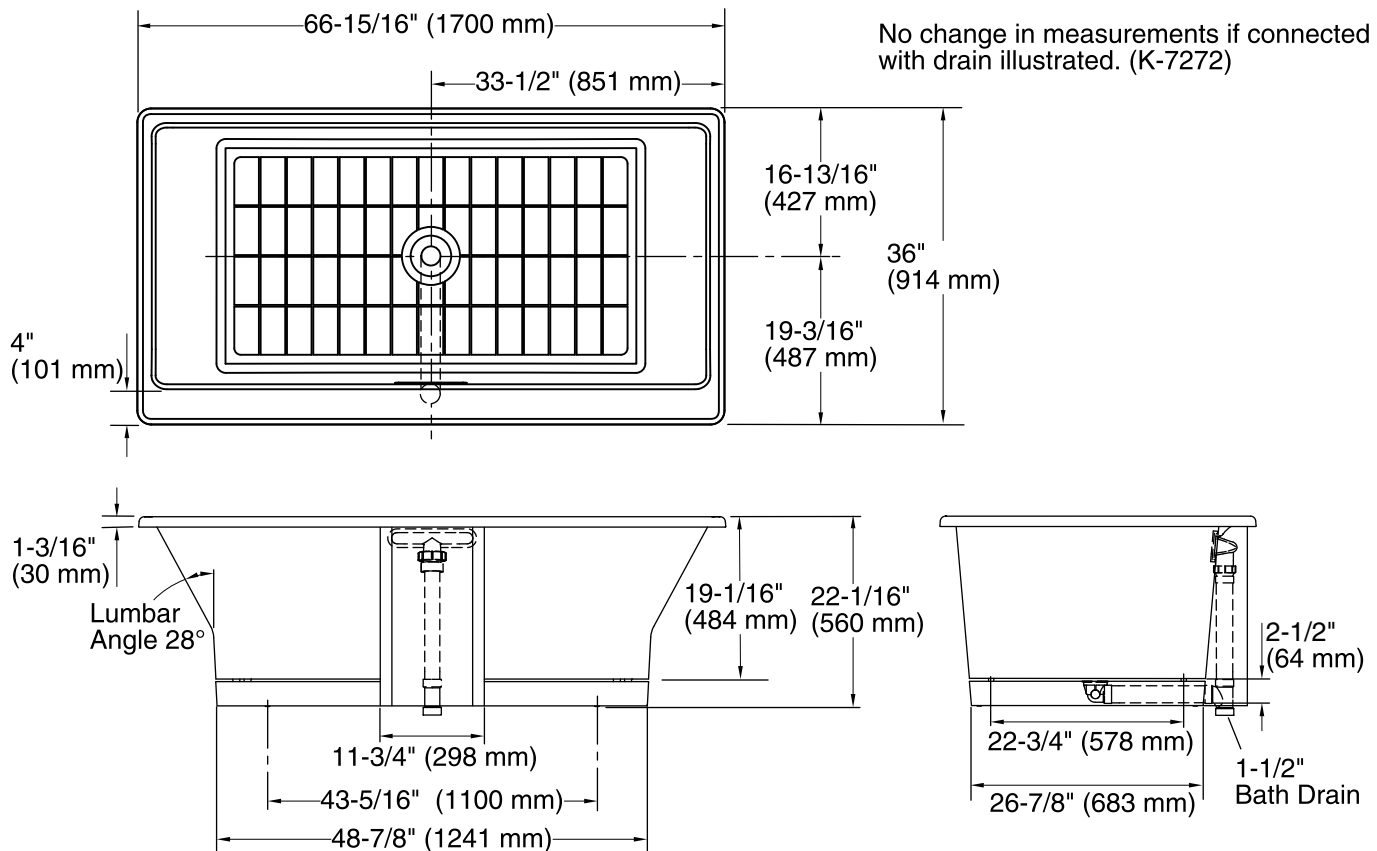

## Technical Information

All product dimensions are nominal.

Installation:	Freestanding
Drain location:	Center
Basin area, bottom:	49" x 26-1/2" (1245 mm x 673 mm)
Basin area, top:	62-1/2" x 29-1/4" (1588 mm x 743 mm)
Weight:	435 lbs (197.3 kg)
Minimum floor load:	73 lbs/ft <sup>2</sup> (356.4 kg/m <sup>2</sup> )
Water depth:	15-1/4" (387 mm)
Water capacity:	90 gal (340.7 L)