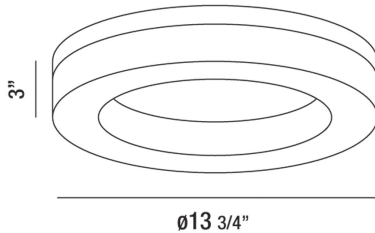

PROJECT INFORMATION

Job Name: Date: Type:

Comments: