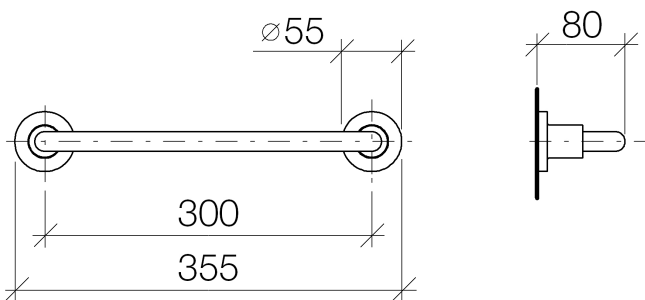

Bathtub - Tara.

Towel bar - polished chrome

Article number: 83 030 892-00

- Center to center 11-3/4"
- Width 14"
- Height 2-1/8"
- Flange diameter 2-1/8"
- 3-1/8" Projection

polished chrome

## Dimensional drawing

All dimensions in mm / inch = mm x 0,0394

Bathtub - Tara.

Towel bar - polished chrome

Article number: 83 030 892-00

Bathtub - Tara.  
 Towel bar - polished chrome  
 Article number: 83 030 892-00