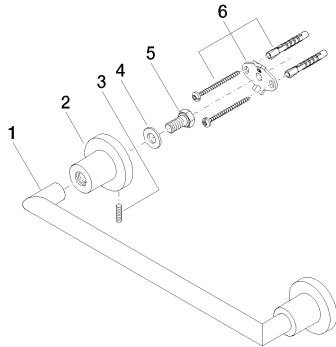

Bathtub - Tara.

Towel bar - polished chrome

Article number: 83 030 892-00

- Center to center 11-3/4"
- Width 14"
- Height 2-1/8"
- Flange diameter 2-1/8"
- 3-1/8" Projection

polished chrome

## Dimensional drawing

All dimensions in mm / inch = mm x 0,0394

Bathtub - Tara.

Towel bar - polished chrome

Article number: 83 030 892-00

Bathtub - Tara.  
 Towel bar - polished chrome  
 Article number: 83 030 892-00

### Spare parts list

Number	Item Number	Designation	Number of units
1	05 28 22 587 00-00	Handle - polished chrome	1
2	08 17 89 505-00	Holder - polished chrome	2
3	04 31 11 113 00 90	Mounting bracket -	2
4	09 30 11 046 90	Washer -	2
5	09 30 30 071 90	Mounting bracket -	2
6	05 17 20 739 00 90	Mounting bracket -	2