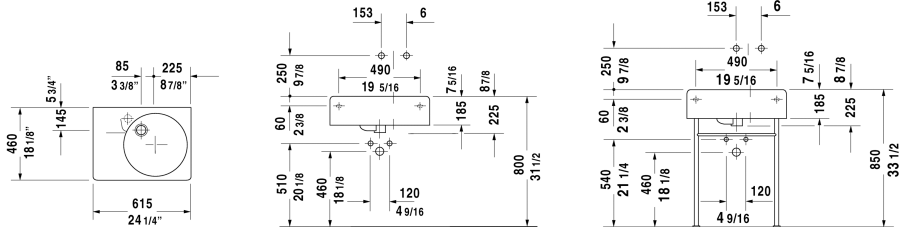

Scola Washbasin # 0685600000 / 0685600011

| < 24 1/4" Inch > |

Washbasin	Dimension	Weight	Order number
with overflow, with faucet deck, underside fully glazed, hardware included, cUPC listed, bowl on right side			
Colors			
00 White			
Variant			
● with pre-marked faucet hole	24 1/4" x 18 1/8" Inch	51.4 lb	0685600000
●	24 1/4" x 18 1/8" Inch	51.4 lb	0685600011
Sanitary ceramics with the special WonderGliss surface finish will remain clean and attractive-looking for a long time to come. When ordering WonderGliss please add a "1" as eleventh digit to the model number.			
Push button drain assembly for washbasins with overflow	2" Inch	0.8 lb	005052
Design Siphon		3.3 lb	005036
Suitable products			
Metal console for washbasin # 068460 and 068560,			003059

All drawings contain the necessary measurements which are subject to standard tolerances. They are stated in inch & mm and are non-binding. Exact measurements, in particular for customized installation scenarios, can only be taken from the finished ceramic piece.