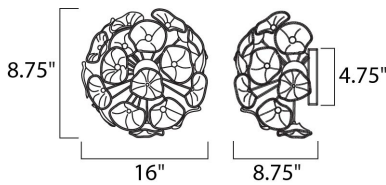

**MEASUREMENTS**

DIMENSION : 16.5" W x 8.75" H x 8.75" Ext  
 MAX OAH : 4.75" W x 4.75" H  
 CANOPY : 4.75" W x 4.75" H  
 HANGING WEIGHT : 2.45 lb

**LAMPING**

LUMENS : 4,000 Rated (0 Del.)  
 BULB : 8 x 40W (INCLUDED), 320W Total  
 DIMMABLE : Dimmable  
 COLOR\_TEMP : 2900K