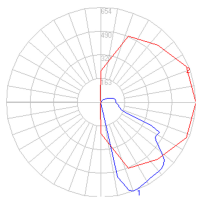

Delivered lumens	1137.88lm
Light output ratio	75.80lm/W
Power consumption	15.56W
Led type	14.9W C.O.B.*
CCT (Correlated Color Temperature)	3000K
CRI (Color Rendering Index)	>80
Life expectancy	N/A
Control type	On/Off
Input Voltage	120V
Driver	MEAN WELL - 1 x APC-16-350
BUG Rating	B0-U3-G1

Dimensions

Packaging

1 Box

1 x 20-1/2" x 11-11/16" x 11-11/16" / 15.87 lbs - 51.8 cm x 29.4 cm x 29.4 cm / 7.2 kg

Light distribution

Red = Max Cd. Through Vertical plane
Blue = Max Cd. Through Horizontal plane