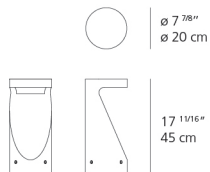

Dimensions

Packaging

1 Box

1 x 20-1/2" x 11-11/16" x 11-11/16" / 15.87 lbs - 51.8 cm x 29.4 cm x 29.4 cm / 7.2 kg

Light distribution

Red = Max Cd. Through Vertical plane
Blue = Max Cd. Through Horizontal plane