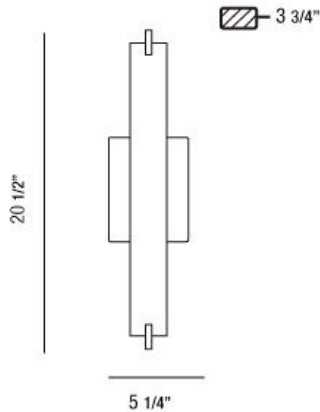

ZUMA, WALL MOUNT

Product Details

Item No.	:	23272-019
Finish	:	Chrome
Shade	:	Frosted
Width	:	20.5"
Max Extension	:	3.75"
Est. Weight	:	4.57 lbs
IP Rating	:	DRY
Approval	:	

BULB DETAILS

No. of Bulbs	:	3
Bulb Type	:	G9
Bulb Voltage	:	120V
Bulb Wattage	:	40W
Bulb Socket	:	G9
Input Voltage	:	120V
Dimmable	:	Yes
Bulb Included	:	Yes

Options Available

ITEM NO.	FINISH	SHADE
23272-019	Chrome	Frosted
23272-026	Brushed Nickel	Frosted

Frosted tube glass with cast metal frame Frosted tube glass with cast metal frame

TECHNICAL DETAILS

Canopy Length	:	6.125"
Canopy Width	:	4.5"
Canopy Height	:	0.813"