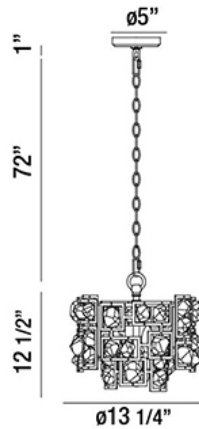

ELROSE, 13" ROUND CHANDELIER

Product Details

Item No.	:	30072-015
Finish	:	Gold Leaf
Shade	:	Gold/stone
Diameter	:	13.25"
Height	:	92.25"
Est. Weight	:	19.89 lbs
IP Rating	:	DRY
Approval	:	

BULB DETAILS

No. of Bulbs	:	3
Bulb Type	:	B10
Bulb Voltage	:	120V
Bulb Wattage	:	60W
Bulb Socket	:	E12
Input Voltage	:	120V
Dimmable	:	Yes
Bulb Included	:	No

TECHNICAL DETAILS

Hanging Support Type	:	Chain
Chain Length	:	72"
Canopy Diameter	:	5"
Canopy Height	:	1"

Options Available

ITEM NO.	FINISH	SHADE
30072-015	Gold Leaf	Gold/stone

Organically shaped natural stones wire spun and suspended in a geometric gold leaf frame
Organically shaped natural stones wire spun and suspended in a geometric gold leaf frame