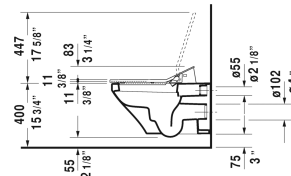

DuraStyle Toilet wall-mounted for SensoWash® & # 253759..92 | < 14 5/8" X 24 3/8" Inch >

Toilet wall-mounted for SensoWash®	Dimension	Weight	Order number
washdown model, only in combination with SensoWash, connecting elements for SensoWash with concealed connections included, Durafix included, cUPC listed			
Colors			
00 White 20 HygieneGlaze (an antibacterial ceramic glaze that provides almost indefinite effectiveness)			
Variant			
◆ 1.6/0.8 gpf	14 5/8" X 24 3/8" Inch	68 lb	253759..92
Infobox			
Durafix for concealed fixation is included, In-wall tank & carrier and actuator plate required for installation / Refer to page XXX, Wall-mounted toilet is ADA compliant, when installed with a seat height of 17" - 19" from the finished floor			
Sanitary ceramics with the special WonderGliss surface finish will remain clean and attractive-looking for a long time to come. When ordering WonderGliss please add a "1" as eleventh digit to the model number.			

All drawings contain the necessary measurements which are subject to standard tolerances. They are stated in inch & mm and are non-binding. Exact measurements, in particular for customized installation scenarios, can only be taken from the finished ceramic piece.