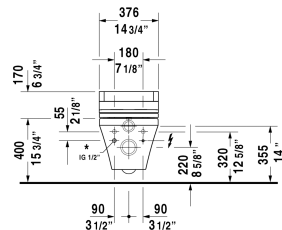

DuraStyle Toilet wall-mounted for SensoWash® & # 253759..92 | < 14 5/8" X 24 3/8" Inch >

Toilet wall-mounted for SensoWash®	Dimension	Weight	Order number
washdown model, only in combination with SensoWash, connecting elements for SensoWash with concealed connections included, Durafix included, cUPC listed			
Colors			
00 White 20 HygieneGlaze (an antibacterial ceramic glaze that provides almost indefinite effectiveness)			
Variant			
◆ 1.6/0.8 gpf	14 5/8" X 24 3/8" Inch	68 lb	253759..92
Infobox			
Durafix for concealed fixation is included, In-wall tank & carrier and actuator plate required for installation / Refer to page XXX, Wall-mounted toilet is ADA compliant, when installed with a seat height of 17" - 19" from the finished floor			
Sanitary ceramics with the special WonderGliss surface finish will remain clean and attractive-looking for a long time to come. When ordering WonderGliss please add a "1" as eleventh digit to the model number.			

All drawings contain the necessary measurements which are subject to standard tolerances. They are stated in inch & mm and are non-binding. Exact measurements, in particular for customized installation scenarios, can only be taken from the finished ceramic piece.