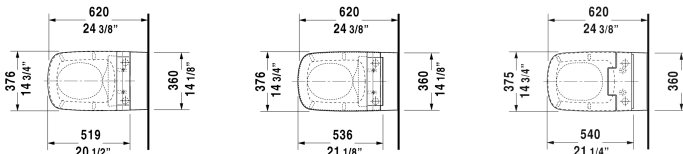

DuraStyle Toilet wall-mounted for SensoWash® & # 253759..92 | < 14 5/8" X 24 3/8" Inch >

Toilet wall-mounted for SensoWash®	Dimension	Weight	Order number
washdown model, only in combination with SensoWash, connecting elements for SensoWash with concealed connections included, Durafix included, cUPC listed			
Colors			
00 White 20 HygieneGlaze (an antibacterial ceramic glaze that provides almost indefinite effectiveness)			
Variant			
◆ 1.6/0.8 gpf	14 5/8" X 24 3/8" Inch	68 lb	253759..92
Infobox			
Durafix for concealed fixation is included, In-wall tank & carrier and actuator plate required for installation / Refer to page XXX, Wall-mounted toilet is ADA compliant, when installed with a seat height of 17" - 19" from the finished floor			
Sanitary ceramics with the special WonderGliss surface finish will remain clean and attractive-looking for a long time to come. When ordering WonderGliss please add a "1" as eleventh digit to the model number.			

All drawings contain the necessary measurements which are subject to standard tolerances. They are stated in inch & mm and are non-binding. Exact measurements, in particular for customized installation scenarios, can only be taken from the finished ceramic piece.