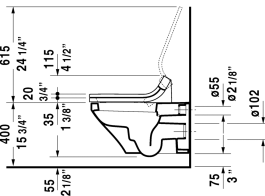

DuraStyle Toilet wall-mounted for SensoWash® & # 253759..92 | < 14 5/8" X 24 3/8" Inch >

Toilet wall-mounted for SensoWash®	Dimension	Weight	Order number
washdown model, only in combination with SensoWash, connecting elements for SensoWash with concealed connections included, Durafix included, cUPC listed			
Colors			
00 White 20 HygieneGlaze (an antibacterial ceramic glaze that provides almost indefinite effectiveness)			
Variant			
◆ 1.6/0.8 gpf	14 5/8" X 24 3/8" Inch	68 lb	253759..92
Infobox			
Durafix for concealed fixation is included, In-wall tank & carrier and actuator plate required for installation / Refer to page XXX, Wall-mounted toilet is ADA compliant, when installed with a seat height of 17" - 19" from the finished floor			
Sanitary ceramics with the special WonderGliss surface finish will remain clean and attractive-looking for a long time to come. When ordering WonderGliss please add a "1" as eleventh digit to the model number.			

All drawings contain the necessary measurements which are subject to standard tolerances. They are stated in inch & mm and are non-binding. Exact measurements, in particular for customized installation scenarios, can only be taken from the finished ceramic piece.