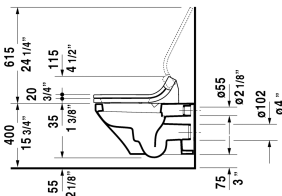

DuraStyle Toilet wall-mounted for SensoWash® & # 253759..92 | < 14 5/8" X 24 3/8" Inch >

Toilet wall-mounted for SensoWash®	Dimension	Weight	Order number
washdown model, only in combination with SensoWash, connecting elements for SensoWash with concealed connections included, Durafix included, cUPC listed			
Colors			
00 White 20 HygieneGlaze (an antibacterial ceramic glaze that provides almost indefinite effectiveness)			
Variant			
◆ 1.6/0.8 gpf	14 5/8" X 24 3/8" Inch	68 lb	253759..92
Infobox			
Durafix for concealed fixation is included, In-wall tank & carrier and actuator plate required for installation / Refer to page XXX, Wall-mounted toilet is ADA compliant, when installed with a seat height of 17" - 19" from the finished floor			
Sanitary ceramics with the special WonderGliss surface finish will remain clean and attractive-looking for a long time to come. When ordering WonderGliss please add a "1" as eleventh digit to the model number.			

All drawings contain the necessary measurements which are subject to standard tolerances. They are stated in inch & mm and are non-binding. Exact measurements, in particular for customized installation scenarios, can only be taken from the finished ceramic piece.