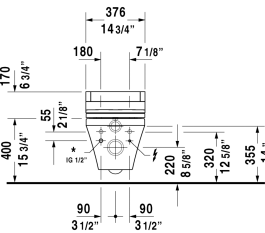

DuraStyle Toilet wall-mounted for SensoWash® & # 253759..92 | < 14 5/8" X 24 3/8" Inch >

Toilet wall-mounted for SensoWash®	Dimension	Weight	Order number
washdown model, only in combination with SensoWash, connecting elements for SensoWash with concealed connections included, Durafix included, cUPC listed			
Colors			
00 White 20 HygieneGlaze (an antibacterial ceramic glaze that provides almost indefinite effectiveness)			
Variant			
◆ 1.6/0.8 gpf	14 5/8" X 24 3/8" Inch	68 lb	253759..92
Infobox			
Durafix for concealed fixation is included, In-wall tank & carrier and actuator plate required for installation / Refer to page XXX, Wall-mounted toilet is ADA compliant, when installed with a seat height of 17" - 19" from the finished floor			
Sanitary ceramics with the special WonderGliss surface finish will remain clean and attractive-looking for a long time to come. When ordering WonderGliss please add a "1" as eleventh digit to the model number.			

All drawings contain the necessary measurements which are subject to standard tolerances. They are stated in inch & mm and are non-binding. Exact measurements, in particular for customized installation scenarios, can only be taken from the finished ceramic piece.