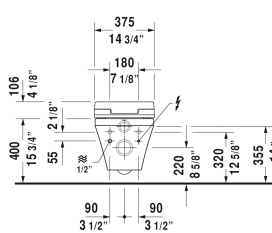

DuraStyle Toilet wall-mounted for SensoWash® & # 253759..92 | < 14 5/8" X 24 3/8" Inch >

Toilet wall-mounted for SensoWash®	Dimension	Weight	Order number
washdown model, only in combination with SensoWash, connecting elements for SensoWash with concealed connections included, Durafix included, cUPC listed			
Colors			
00 White 20 HygieneGlaze (an antibacterial ceramic glaze that provides almost indefinite effectiveness)			
Variant			
◆ 1.6/0.8 gpf	14 5/8" X 24 3/8" Inch	68 lb	253759..92
Infobox			
Durafix for concealed fixation is included, In-wall tank & carrier and actuator plate required for installation / Refer to page XXX, Wall-mounted toilet is ADA compliant, when installed with a seat height of 17" - 19" from the finished floor			
Sanitary ceramics with the special WonderGliss surface finish will remain clean and attractive-looking for a long time to come. When ordering WonderGliss please add a "1" as eleventh digit to the model number.			

All drawings contain the necessary measurements which are subject to standard tolerances. They are stated in inch & mm and are non-binding. Exact measurements, in particular for customized installation scenarios, can only be taken from the finished ceramic piece.