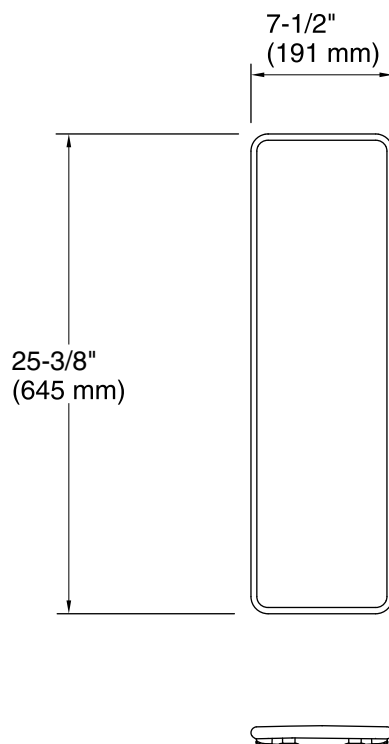

**Bellwether®**

Drain Cover

**K-9156**

**Features**

- Aluminum construction.
- For use with Bellwether 60" x 32" shower bases.

**Codes/Standards**

None Applicable

**KOHLER® One-Year Limited Warranty**

#### Technical Information

All product dimensions are nominal.