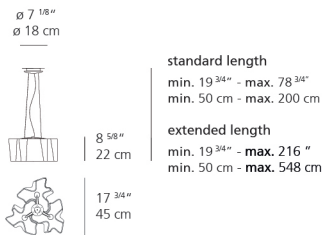

Logico mini triple nested suspension E26/A19 Grey Smoke Extended Length

0698018AEXT

Design By

Michele De Lucchi
Gerhard Reichert

Collection

Design

Specifications

Lamp type	LED-T
Lamp	max 3X100W E26/A19
Lamp Included	No
Control type	Dimmable 2-Wire
Input Voltage	120V
Power consumption	N/A
Ballast	N/A

Features & Accessories

- Custom applications available
- Extended cable length

Dimensions

Packaging

4 Boxes

1 x 17" x 17" x 9-9/16" / 5.07 lbs - 43 cm x 43 cm x 24 cm / 2.3 kg

3 x 16-1/4" x 16-1/4" x 16-5/8" / 8.6 lbs - 41 cm x 41 cm x 42 cm / 3.9 kg

Light distribution

Diffused

Luminaire weight

16.76 lbs / 7.6 kg

Red = Max Cd. Through Vertical plane

Blue = Max Cd. Through Horizontal plane

Warranty