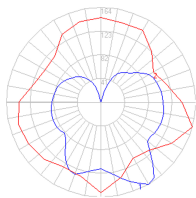

Features & Accessories

- Custom applications available
- Extended cable length

Dimensions

Packaging

4 Boxes

1 x 17" x 17" x 9-9/16" / 5.07 lbs - 43 cm x 43 cm x 24 cm / 2.3 kg

3 x 16-1/4" x 16-1/4" x 16-5/8" / 8.6 lbs - 41 cm x 41 cm x 42 cm / 3.9 kg

Light distribution

Diffused

Luminaire weight

16.76 lbs / 7.6 kg

Red = Max Cd. Through Vertical plane

Blue = Max Cd. Through Horizontal plane

Warranty