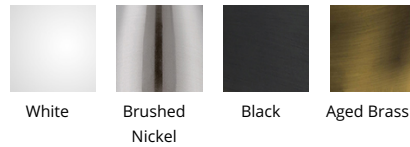

FINISHES:

LINE DRAWING: