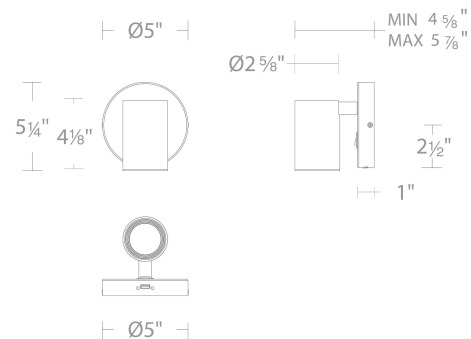

Fixture Type: _____

Catalog Number: _____

Project: _____

Location: _____

Kepler

Swing Arm 3000K

Model & Size	Color Temp & CRI	Finish	Watt	LED Lumens	Delivered Lumens
BL-21205 5"	3000K 90	AB Aged Brass BK Black BN Brushed Nickel WT White	8W	357	108

Example: **BL-21205-WT**

For custom requests please contact customs@wacighting.com

FEATURES

- On/off toggle switch on the canopy
- USB port on the bottom of the canopy for charging
- Light source offers 330 degree horizontal rotation and a 90 degree vertical tilt
- Driver concealed within the canopy
- 5 Year warranty

SPECIFICATIONS

Color Temp:	3000K
Input:	120-277 VAC,50/60Hz
CRI:	90
Dimming:	ELV: 100-10% ,TRIAC: 100-10%
Rated Life:	80000 Hours
Standards:	ETL, cETL Damp Location Listed
Construction:	Aluminum body, glass diffuser

FINISHES:

LINE DRAWING:

BL-21205