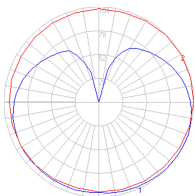

### Dimensions

ø 6"  
ø 15 cm

standard length  
min. 28 1/4" - max. 87 1/2"  
min. 72 cm - max. 222 cm

extended length  
min. 28 1/4" - max. 177 3/16"  
min. 72 cm - max. 450 cm

ø 10"  
ø 25 cm

### Packaging

2 Boxes

1 x 22-15/16" x 10-5/16" x 7-15/16" / 3.75 lbs - 58 cm x 26 cm x 20 cm / 1.7 kg

1 x 22-1/2" x 22-1/2" x 16-1/4" / 5.29 lbs - 34 cm x 34 cm x 41 cm / 2.4 kg

### Light distribution

Diffused

### Luminaire weight

4.41 lbs / 2 kg

Red = Max Cd. Through Vertical plane

Blue = Max Cd. Through Horizontal plane