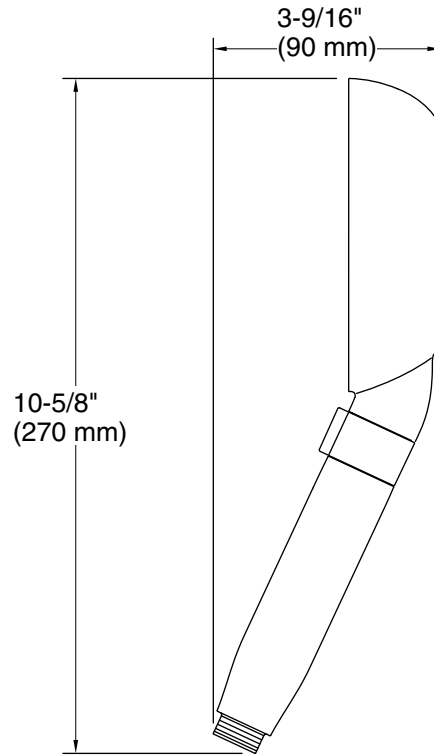

Technical Information

All product dimensions are nominal.

Handshower:

Rated maximum flow: 1.5 gal/min (5.7 l/min)
Pressure: 45 psi (3.1 bar)

Notes

ADA, OBC, CSA B651 compliant when installed to the specific requirements of these regulations.