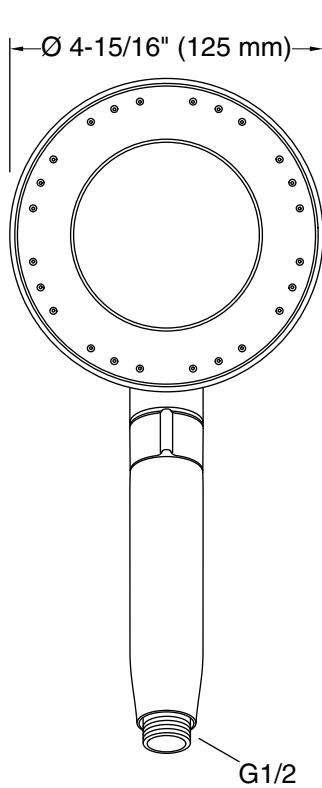

Technical Information

All product dimensions are nominal.

Handshower:

Rated maximum flow: 1.5 gal/min (5.7 l/min)
Pressure: 45 psi (3.1 bar)

Notes

ADA, OBC, CSA B651 compliant when installed to the specific requirements of these regulations.