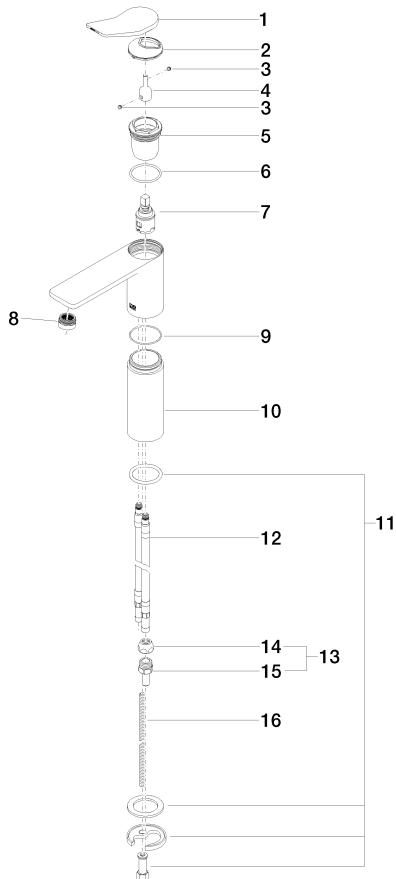

Sink - Lissé

Single-lever lavatory mixer with raised spout without drain - polished chrome

Article number: 33 526 845-00 0010

- 5-1/8" Projection
- Rigid spout
- Round aerated stream
- Total height 9-1/4"
- Height to aerator/spout outlet 7-1/4"
- 1-3/8" hole diameter
- 2x 10 mm flexible supply lines including 3/8" US adapters
- Water flow rate limited to max. 1.2 gpm
- lead-free
- (ADA)

polished chrome

All dimensions in mm / inch = mm x 0,0394

Flow rate chart

Sink - Lissé

Single-lever lavatory mixer with raised spout without drain - polished chrome

Article number: 33 526 845-00 0010

Sink - Lissé

Single-lever lavatory mixer with raised spout without drain - polished chrome

Article number: 33 526 845-00 0010

Other surface finishes

platinum matte

33 526 845-06 0010

More custom finish options are available via special production (xTra Service). Please see our finish matrix for availability and pricing or contact a Dornbracht representative.

Spare parts list

Number	Item Number	Designation	Number of units
1	09 20 84 020-00	Lever - polished chrome	1
2	09 28 30 034 90	Hood / sleeve -	1
3	09 31 11 063 90	Mounting bracket -	1
4	09 29 06 117 90	Extension -	1
5	09 23 10 123 90	EHM cartridge -	1
6	09 14 10 038 90	Washer -	1
7	90 15 05 042 00 90	EHM cartridge -	1
8	90 23 01 161 03-00	Aerator - polished chrome	1
9	09 14 10 108 90	Washer -	1
10	09 28 22 308-00	Body - polished chrome	1
11	04 30 11 038 75 90	Mounting bracket -	1
12	04 30 04 098 00 90	Tube -	2
13	04 24 04 222 00-00	Mounting bracket - polished chrome	1
14	04 23 30 031 01-07	Wall connection - Rough nickel-plated	2
15	09 24 04 222 10-00	Wall connection - polished chrome	2
16	09 31 11 000 90	Mounting bracket -	1