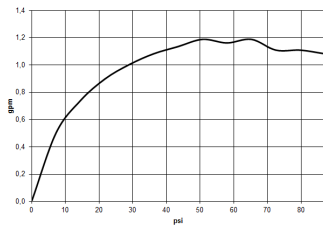

Sink - Lissé

Single-lever lavatory mixer with raised spout without drain - polished chrome

Article number: 33 526 845-00 0010

- 5-1/8" Projection
- Rigid spout
- Round aerated stream
- Total height 9-1/4"
- Height to aerator/spout outlet 7-1/4"
- 1-3/8" hole diameter
- 2x 10 mm flexible supply lines including 3/8" US adapters
- Water flow rate limited to max. 1.2 gpm
- lead-free
- (ADA)

polished chrome

All dimensions in mm / inch = mm x 0,0394

Flow rate chart

Sink - Lissé

Single-lever lavatory mixer with raised spout without drain - polished chrome

Article number: 33 526 845-00 0010

Sink - Lissé